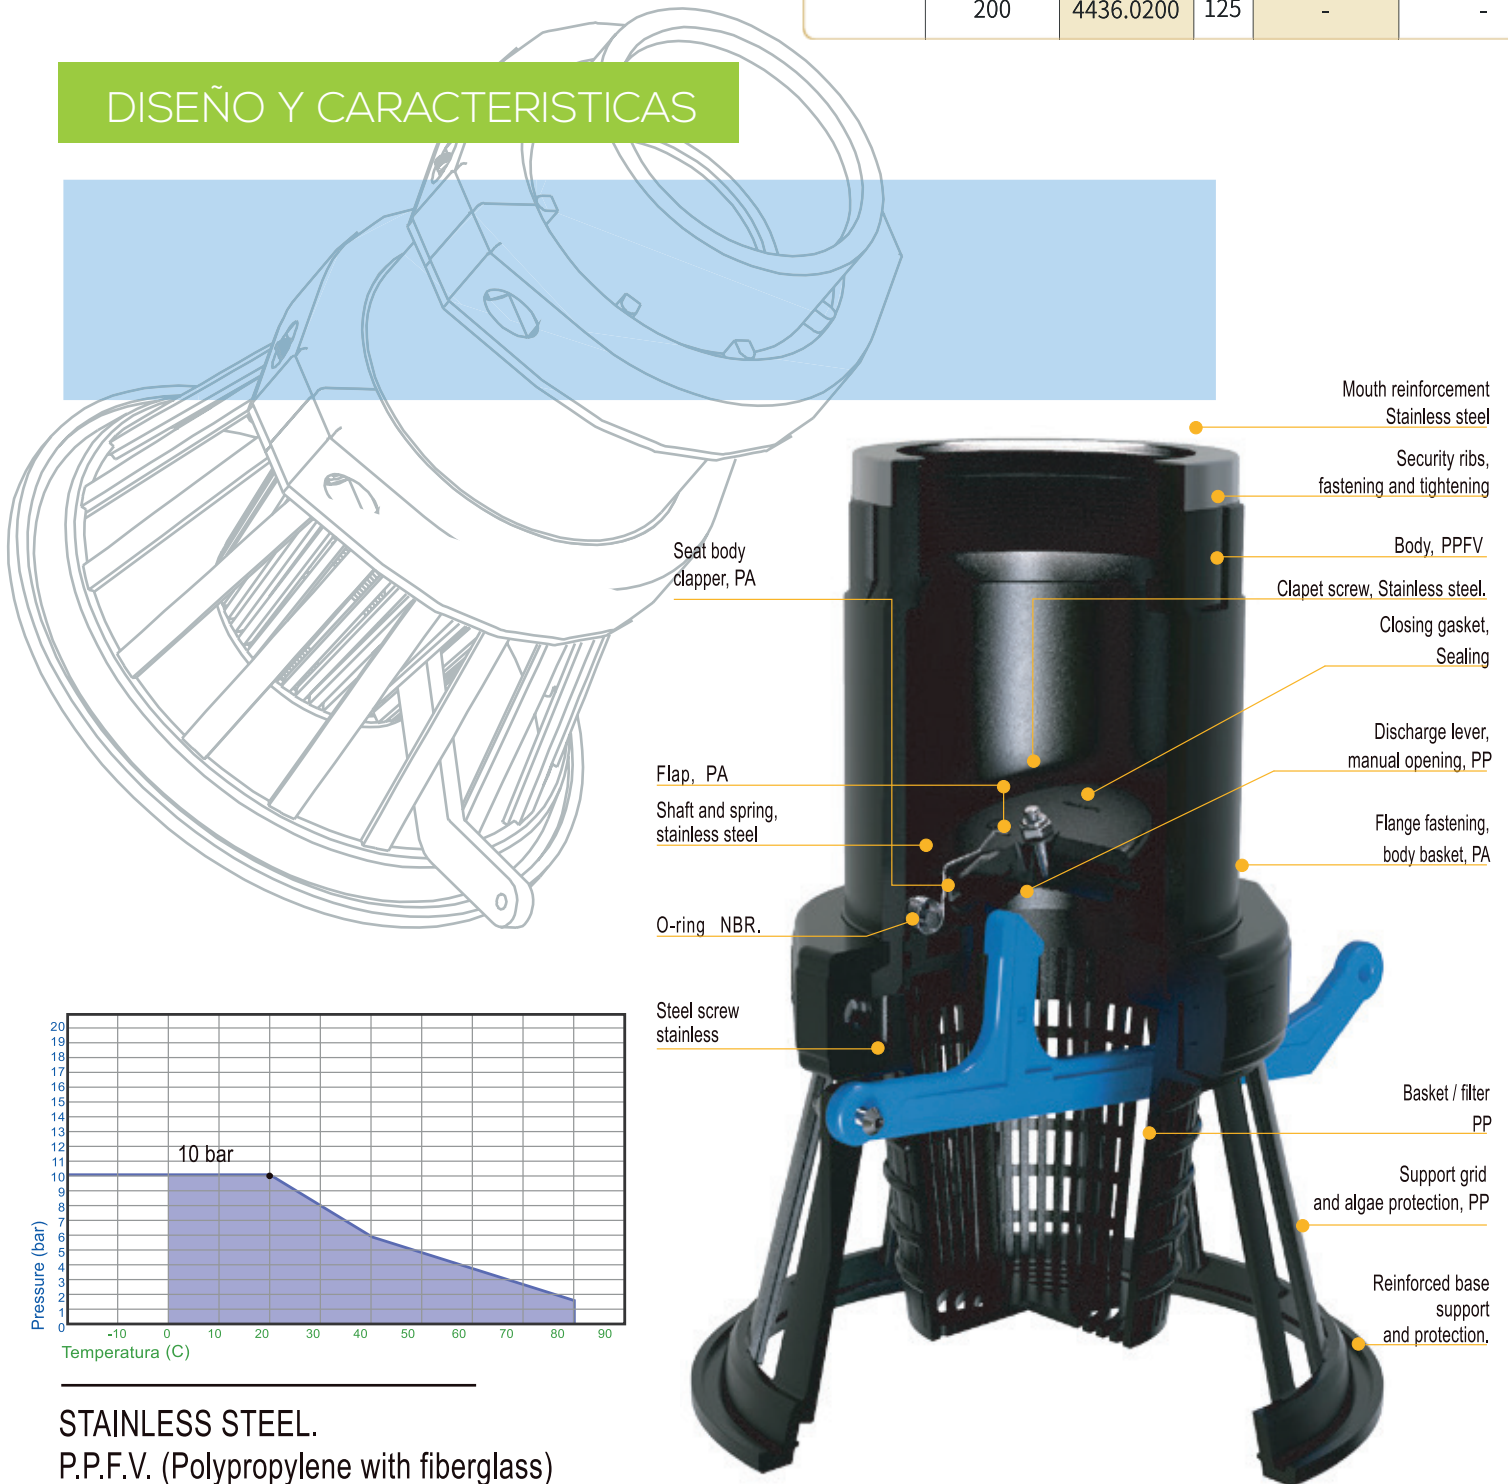

VÁLVULA DE PIE

Socket  90-200mm

Female Thread  2½" - 4"

GreenPlains Irritech Co., Ltd.

✉ sales@greenplains.cn

🌐 www.greenplains.cn

VÁLVULA DE PIE ROSCA HEMBRA

ENCHUFE VÁLVULA DE PIE

Pic	Dimensions	Code	DN	Box Size(cm)	Box Weight(kg)
	2-1/2"	4435.000G	100	-	-
	3"	4435.000H	100	-	-
	4"	4435.000I	100	-	-

Pic	Dimensions	Code	DN	Box Size(cm)	Box Weight(kg)
	90	4435.0090	100	-	-
	110	4435.0110	100	-	-
	125	4435.0125	100	-	-
	110	4436.0110	125	-	-
	125	4436.0125	125	-	-
	140	4436.0140	125	-	-
	160	4436.0160	125	-	-
	200	4436.0200	125	-	-

DISEÑO Y CARACTERÍSTICAS

STAINLESS STEEL.

P.P.F.V. (Polypropylene with fiberglass)

P.A. (Polyamide)

E.P.D.M. (Ethylene-propylene-diene rubber)

N.B.R. (Nitrile rubber)

GreenPlains reserves the right to change the characteristics of these products without prior notice