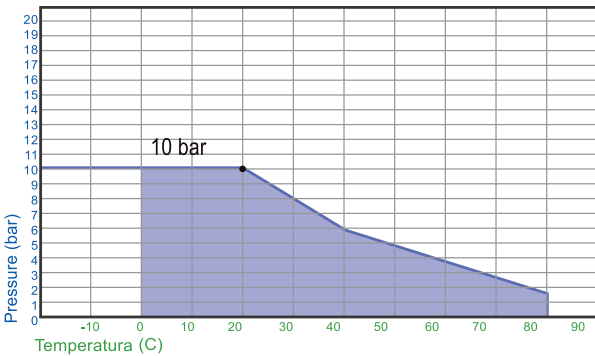

VÁLVULA DE PIE ROSCA HEMBRA

ENCHUFE VÁLVULA DE PIE

Pic	Dimensions	Code	DN	Box Size(cm)	Box Weight(kg)
	2-1/2"	4435.000G	100	-	-
	3"	4435.000H	100	-	-
	4"	4435.000I	100	-	-

Pic	Dimensions	Code	DN	Box Size(cm)	Box Weight(kg)
	90	4435.0090	100	-	-
	110	4435.0110	100	-	-
	125	4435.0125	100	-	-
	110	4436.0110	125	-	-
	125	4436.0125	125	-	-
	140	4436.0140	125	-	-
	160	4436.0160	125	-	-
	200	4436.0200	125	-	-

DISEÑO Y CARACTERÍSTICAS

STAINLESS STEEL.

P.P.F.V. (Polypropylene with fiberglass)

P.A. (Polyamide)

E.P.D.M. (Ethylene-propylene-diene rubber)

N.B.R. (Nitrile rubber)

GreenPlains reserves the right to change the characteristics of these products without prior notice